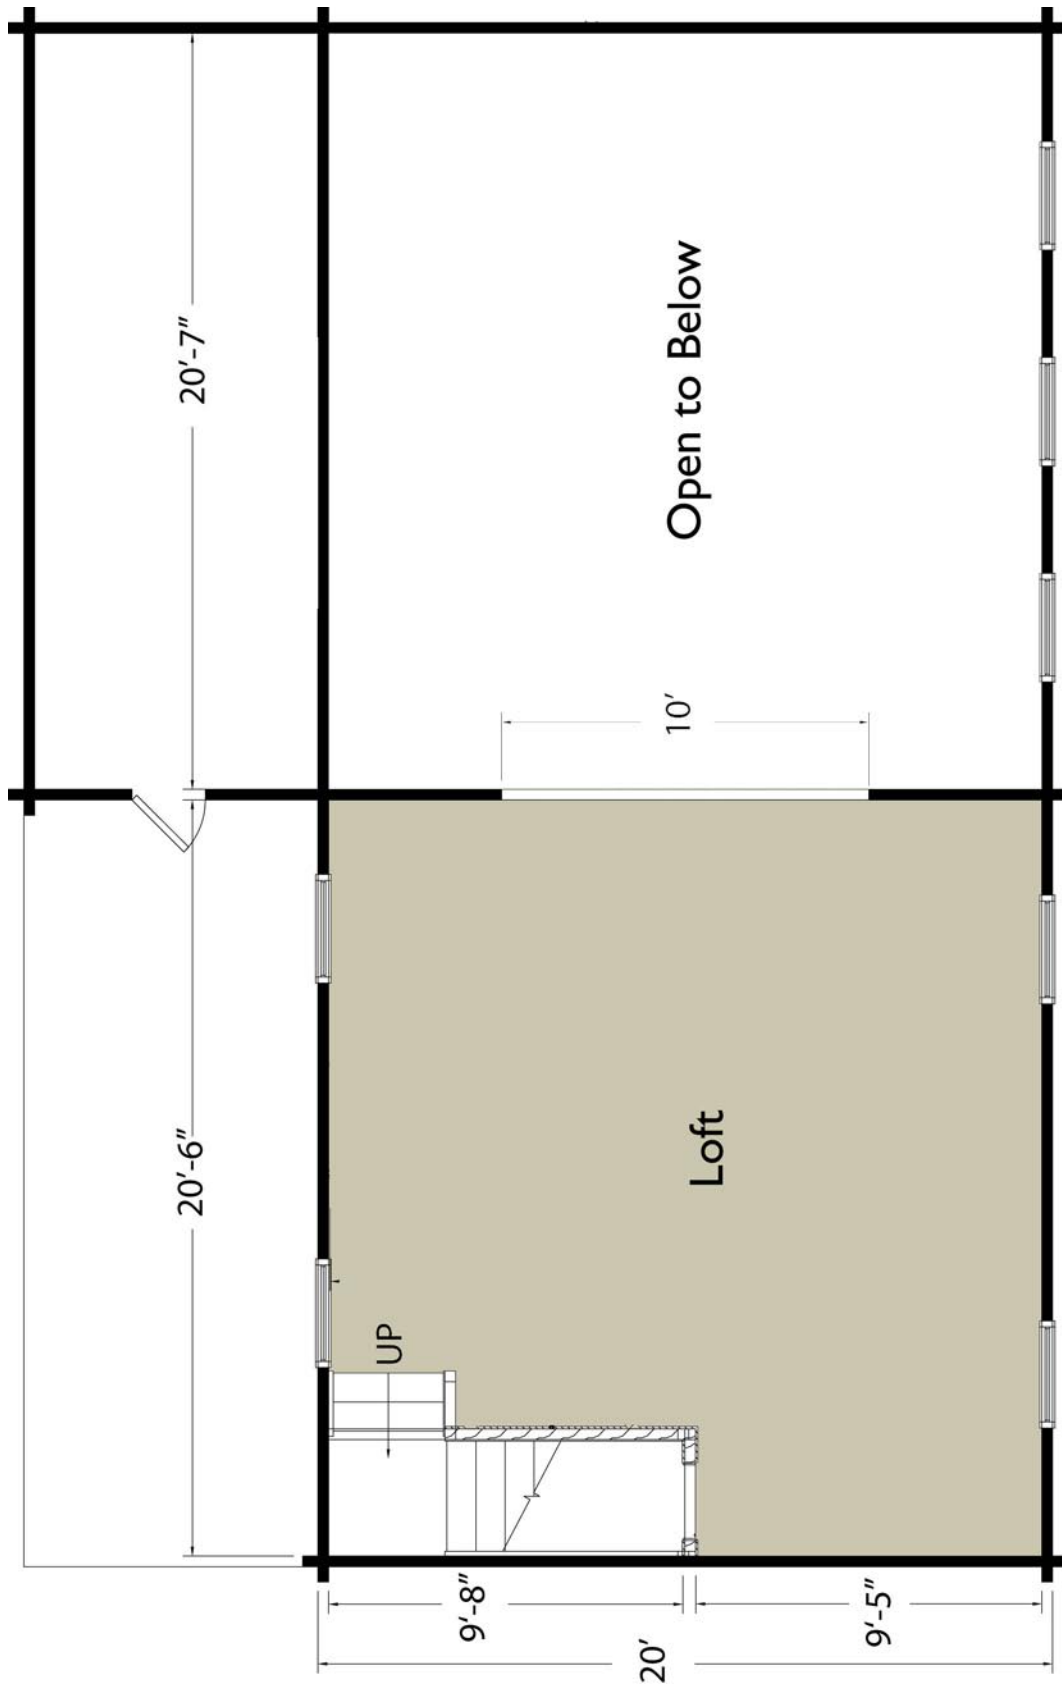

20' x 42' Custom Log Cabin - Reference 1A

First Floor 840 Sq. Ft.

20' x 42' Custom Log Cabin - Reference 1A
 Second Floor 420 Sq. Ft.