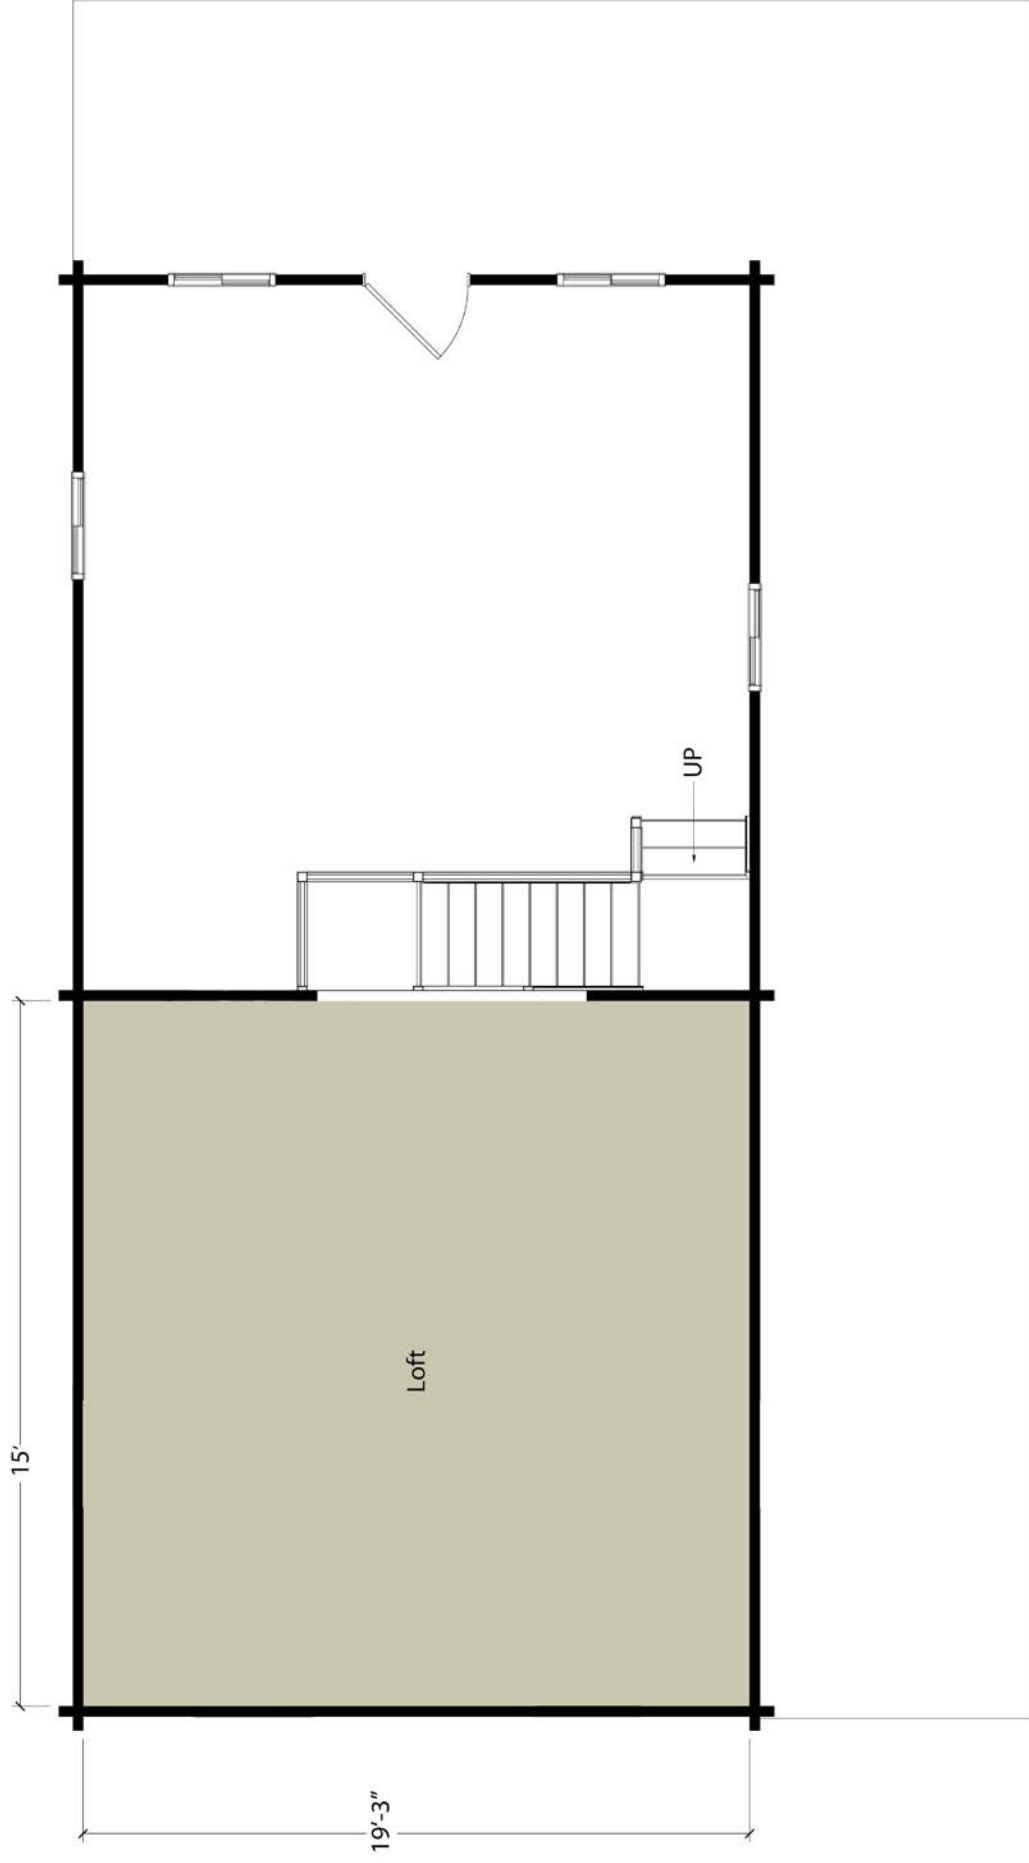

20' x 42' Custom Log Cabin - Reference 1C  
 First Floor 840 Sq. Ft.

20' x 42' Custom Log Cabin - Reference 1C  
Second Floor 420 Sq. Ft.