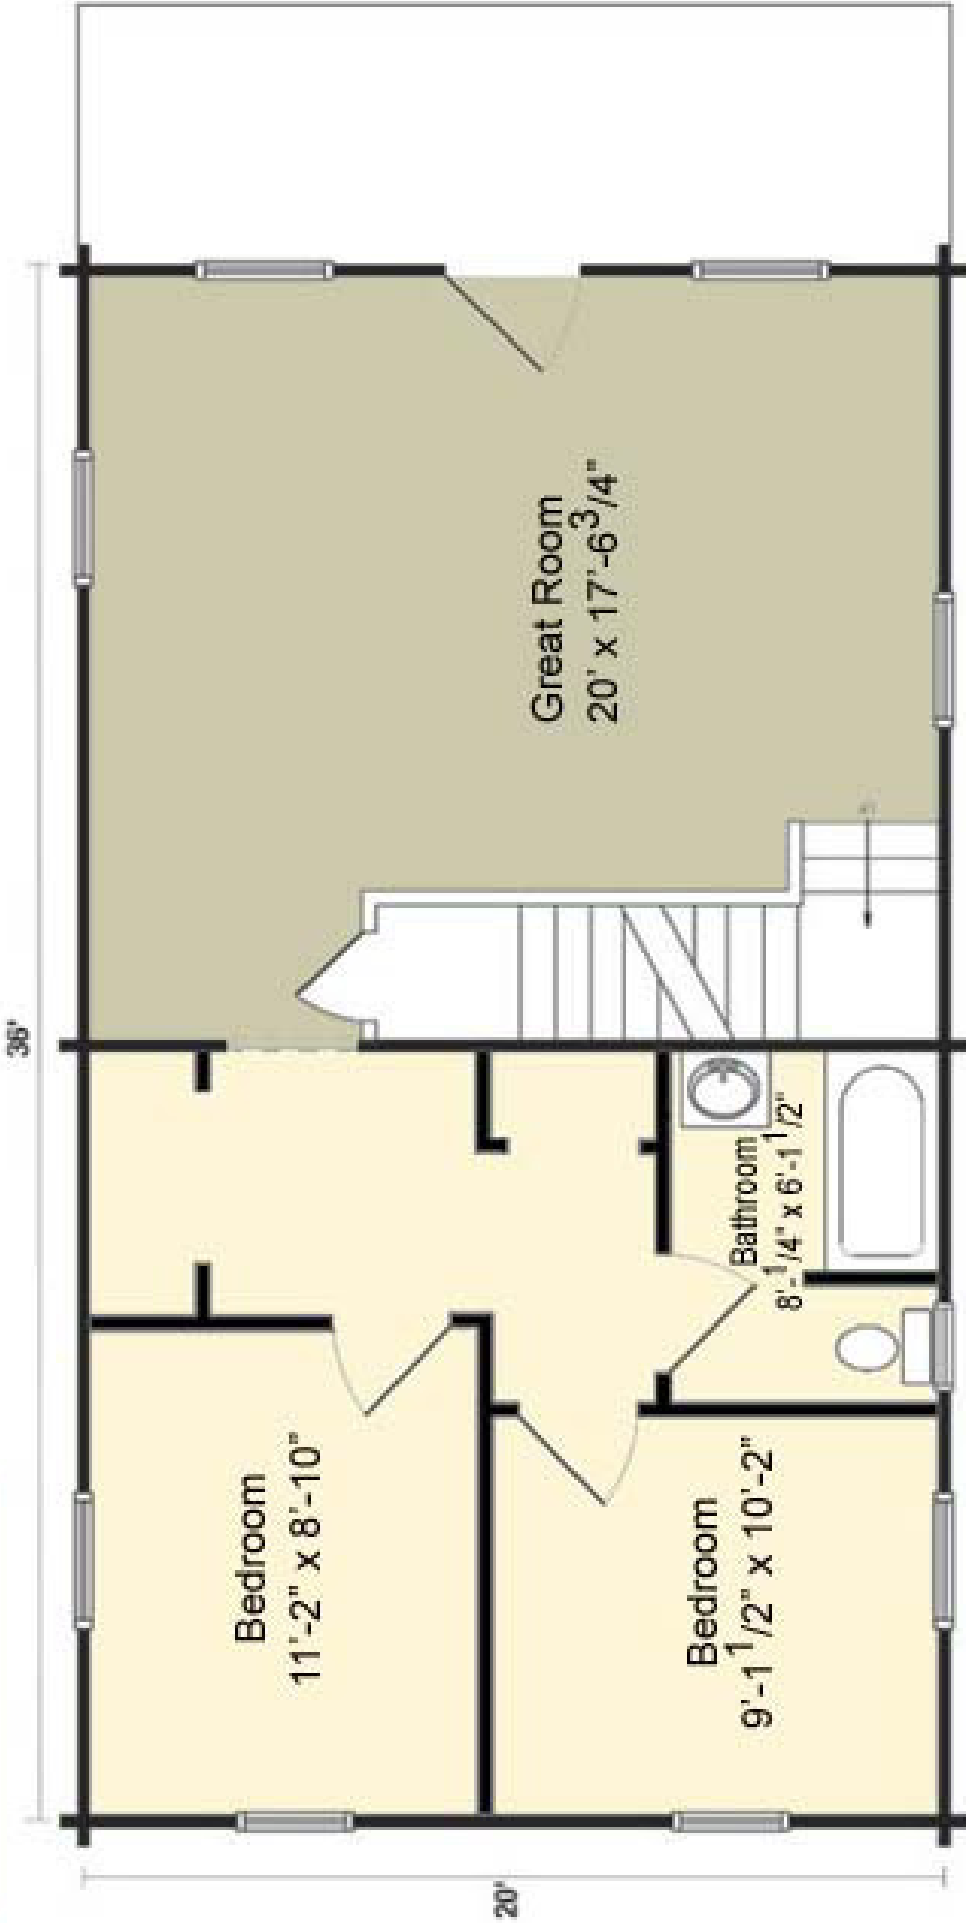

20' x 36' Mountain King  
 1,080 Sq. Ft.

# Option 2

20' x 36' Mountain King  
1,080 Sq. Ft.

# Option 3

20' x 36' Mountain King  
1,080 Sq. Ft.