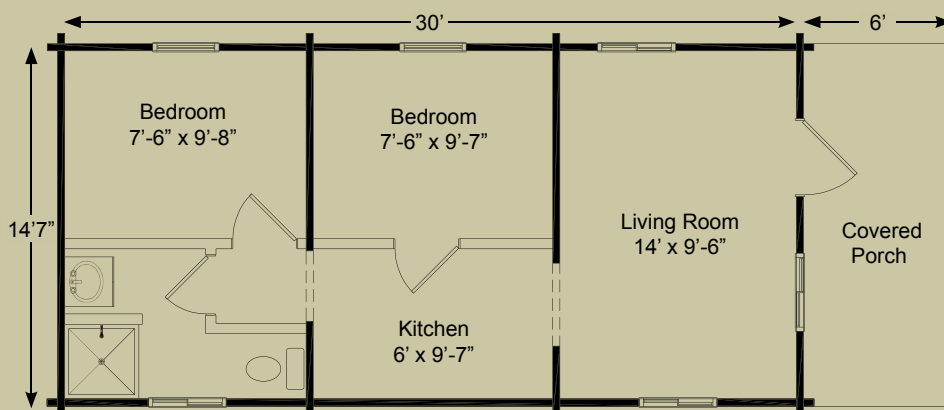

Kerawinds

This 437 sq. ft., 2 bedroom/1 bath cabin works great as a rental unit or family/hunting retreat.

Kerawinds

Whether you are looking for a vacation cabin, a lodge, or just a getaway retreat, the Kerawinds from Conestoga offers you a charming but practical solution.