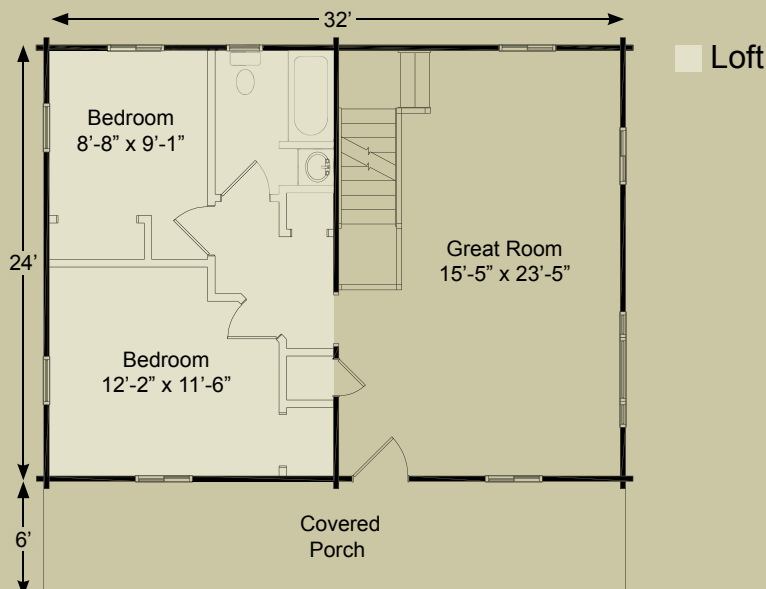

Susquehanna

This 1152 sq. ft. cabin offers a huge 32' x 6' covered front porch to relax, enjoy family and friends, and relive the day's adventures.

Susquehanna

Whether you are looking for a vacation cabin, a lodge, or just a getaway retreat, the Susquehanna from Conestoga offers you a charming but practical solution.