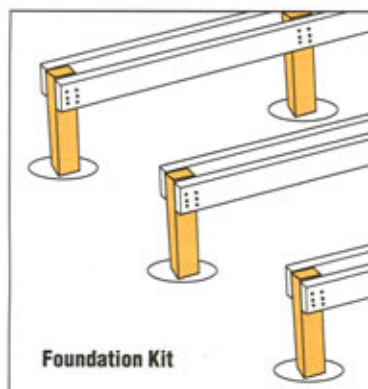

Foundation Kit
The pier foundation kit lets you build your cabin on uneven ground. Also works where the ground's integrity cannot support the cabin directly or where erosion may be a concern. Increases

ground clearance for access to plumbing and wiring. Kit includes: 6" x 6" posts, 2" x 12" header boards and nails. Quantity of components varies depending on cabin size.

1. **JSW- 52-1402***
   (333) Outdoorsman
   (090) Boulder Lodge
   (091) Bear Creek
   (334) Heritage
   (092) Trout Run
   (331) Mountain King
   (332) Grand Haven