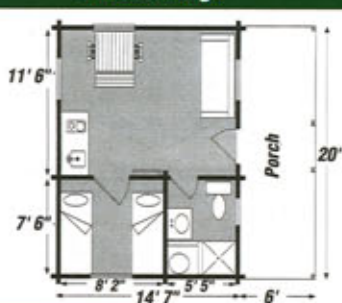

### Cabela's Boulder Lodge

14'7" x 20 ft. with 6-ft. porch

Perfectly sized for weekend retreats with family, the Boulder Lodge is affordably priced, easy to assemble and has space for all the amenities of home. The sleeping area will comfortably accommodate up to four people. Plus, a large living area, bathroom and kitchen area give you ample room to spread out and get comfortable. A loft above the bathroom keeps gear and extra supplies handy but out of the way when not in use. 6-ft. x 20-ft. front porch is fully covered. Choose either a three-room or one-room model that opens up the entire interior of the cabin. Both have five windows. Roof peak height: 12'5".  
**JSW- 52-1399-085\*** – One-Room Model  
**JSW- 52-1399-084\*** – Three-Room Model