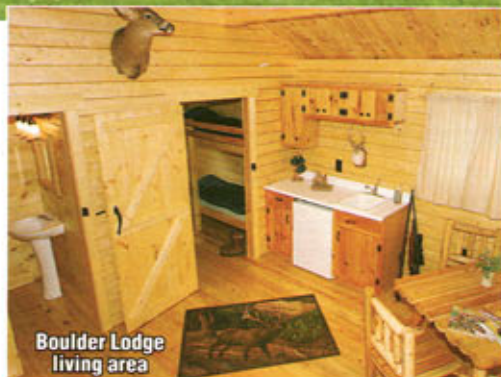

# The cabin you've dreamed of at the price you've wished for

Exclusive

Cabela's  
Boulder Lodge

See a Boulder Lodge display cabin at our Hamburg, Pa., retail location

### Boulder Lodge

### Cabela's Boulder Lodge

14'7" x 20 ft. with 6-ft. porch

Perfectly sized for weekend retreats with family, the Boulder Lodge is affordably priced, easy to assemble and has space for all the amenities of home. The sleeping area will comfortably accommodate up to four people. Plus, a large living area, bathroom and kitchen area give you ample room to spread out and get comfortable. A loft above the bathroom keeps gear and extra supplies handy but out of the way when not in use. 6-ft. x 20-ft. front porch is fully covered. Choose either a three-room or one-room model that opens up the entire interior of the cabin. Both have five windows. Roof peak height: 12'5".  
**JSW- 52-1399-085\*** – One-Room Model  
**JSW- 52-1399-084\*** – Three-Room Model